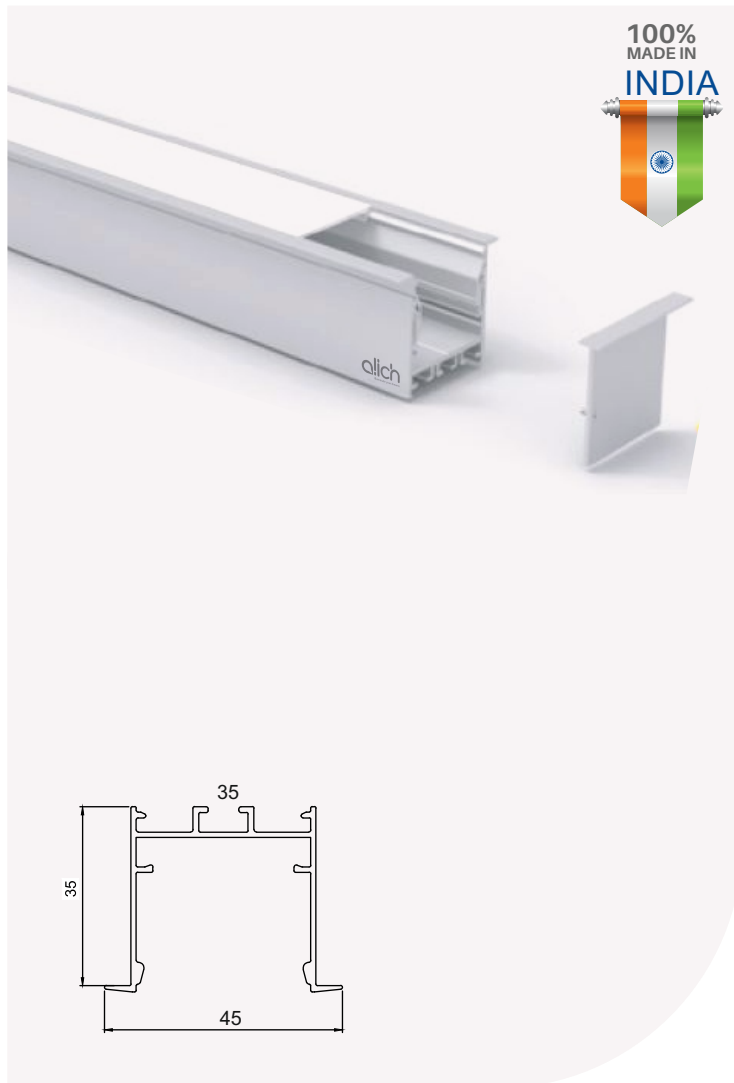

External Accessories

Screw less Aluminum Metal Endcap

LED PROFILE LIGHTS

SURFACE SERIES

AL-CP - 3535

Specifications

Material	Extruded Aluminium 6063
Finish	Anodised - Silver / Black
Diffuser	continuous Max 3.68 meter
Length	2 meter, 2.44 meter, 3 meter and 3.68 meter max
Size	Profile (W) 45 mm, (H) 35 mm