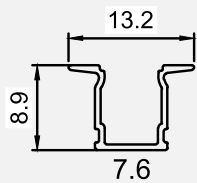

External Accessories

Plastic Sidecap
(with/without hole)

S.S. Metal Endcap

LED PROFILE LIGHTS

PROFILE LIGHTS

AL-CP-0709

Specifications

Material	Extruded Aluminium 6063
Finish	Anodised - Silver
Diffuser	continuous Max 3 meter
Length	2 meter, 3 meter Max
Size	Profile (W) 13.2 mm, (H) 8.9 mm