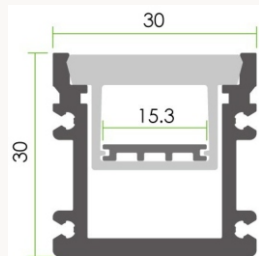

External Accessories

Aluminum Sheet Metal Endcap

HANGING LIGHTS

PROFILE LIGHTS

AL-WP-7024

Specifications

Material	Extruded Aluminium 6063
Finish	Anodised - Silver
Diffuser	continuous Max 3 meter
Length	2 meter and Max 3 meter
Size	Profile (W) 15.2 mm, (H) 70.11 mm

External Accessories

Aluminum Sheet Metal Endcap

HANGING LIGHTS

PROFILE LIGHTS

AL-IP-1818

Specifications

Material	Extruded Aluminium 6063
Finish	Anodised - Silver
Diffuser	continuous Max 3.68 meter
Length	3 meter and Max 3.68 meter
Size	Profile (W) 18 mm, (H) 18 mm

External Accessories

Aluminum Sheet Metal Endcap

HANGING LIGHTS

PROFILE LIGHTS

AL-IP-3030

Specifications

Material	Extruded Aluminium 6063
Finish	Anodised - Silver
Diffuser	continuous Max 3.68 meter
Length	3 meter and Max 3.68 meter
Size	Profile (W) 30 mm, (H) 30 mm