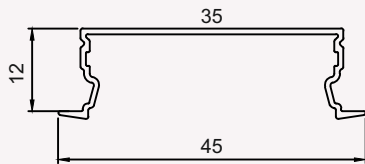

External Accessories

Plastic Sidecap
(with/without hole)

S.S. Metal Endcap

LED PROFILE LIGHTS

SURFACE SERIES

AL-CP-3512

Specifications

Material	Extruded Aluminium 6063
Finish	Anodised - Silver
Diffuser	continuous Max 3 meter
Length	2 meter, 3 meter max
Size	Profile (W) 45 mm, (H) 12 mm

External Accessories

Plastic Sidecap
(with/without hole)

S.S. Metal Endcap

LED PROFILE LIGHTS

PROFILE LIGHTS

AL-IN-3570

Specifications

Material	Extruded Aluminium 6063
Finish	Anodised - Silver / Black
Diffuser	continuous Max 3.68 meter
Length	2.44 meter and max 3.68 meter
Size	Profile (W) 35 mm, (H) 70 mm