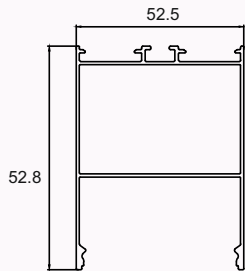

External Accessories

Plastic Sidecap
(with/without hole)

LED PROFILE LIGHTS

PROFILE LIGHTS

AL-CP-5012

Specifications

Material	Extruded Aluminium 6063
Finish	Anodised - Silver
Diffuser	continuous Max 3 meter
Length	2 meter, 3 meter max
Size	Profile (W) 65 mm, (H) 12 mm

External Accessories

Plastic Sidecap
(with/without hole)

LED PROFILE LIGHTS

PROFILE LIGHTS

AL-IN-5070

Specifications

Material	Extruded Aluminium 6063
Finish	Anodised - Silver / Black
Diffuser	continuous Max 3.68 meter
Length	2.44 meter and Max 3.68 meter
Size	Profile (W) 52.5 mm, (H) 70 mm

Inbuilt Driver

Screw less Aluminum Metal Endcap

LED PROFILE LIGHTS

PROFILE LIGHTS

AL-IN-5050

Specifications

Material	Extruded Aluminium 6063
Finish	Anodised - Silver / Black
Diffuser	continuous Max 3.68 meter
Length	2.44 meter and Max 3.68 meter
Size	Profile (W) 52.5 mm, (H) 52.8 mm

Inbuilt Driver

Screw less Aluminum Metal Endcap

LED PROFILE LIGHTS

PROFILE LIGHTS

AL-SF-7235

Specifications

Material	Extruded Aluminium 6063
Finish	Anodised - Silver
Diffuser	continuous Max 3.68 meter
Length	2.44 meter and Max 3.68 meter
Size	Profile (W) 72.2 mm, (H) 35 mm