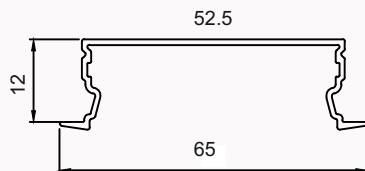

External Accessories

Plastic Sidecap
(with/without hole)

LED PROFILE LIGHTS

PROFILE LIGHTS

AL-CP-5012

Specifications

Material	Extruded Aluminium 6063
Finish	Anodised - Silver
Diffuser	continuous Max 3 meter
Length	2 meter, 3 meter max
Size	Profile (W) 65 mm, (H) 12 mm

External Accessories

Plastic Sidecap
(with/without hole)

LED PROFILE LIGHTS

PROFILE LIGHTS

AL-IN-5070

Specifications

Material	Extruded Aluminium 6063
Finish	Anodised - Silver / Black
Diffuser	continuous Max 3.68 meter
Length	2.44 meter and Max 3.68 meter
Size	Profile (W) 52.5 mm, (H) 70 mm