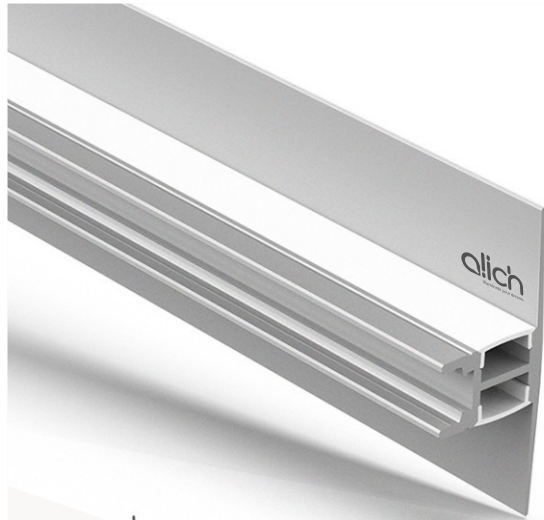

External Accessories

Aluminum Sheet Metal Endcap

HANGING LIGHTS

PROFILE LIGHTS

AL-WP-7024

Specifications

Material	Extruded Aluminium 6063
Finish	Anodised - Silver
Diffuser	continuous Max 3 meter
Length	2 meter and Max 3 meter
Size	Profile (W) 15.2 mm, (H) 70.11 mm

External Accessories

Aluminum Sheet Metal Endcap

HANGING LIGHTS

PROFILE LIGHTS

AL-IP-1818

Specifications

Material	Extruded Aluminium 6063
Finish	Anodised - Silver
Diffuser	continuous Max 3.68 meter
Length	3 meter and Max 3.68 meter
Size	Profile (W) 18 mm, (H) 18 mm