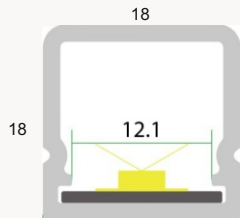

External Accessories

Aluminum Sheet Metal Endcap

HANGING LIGHTS

PROFILE LIGHTS

AL-WP-7024

Specifications

Material	Extruded Aluminium 6063
Finish	Anodised - Silver
Diffuser	continuous Max 3 meter
Length	2 meter and Max 3 meter
Size	Profile (W) 15.2 mm, (H) 70.11 mm

External Accessories

Aluminum Sheet Metal Endcap

HANGING LIGHTS

PROFILE LIGHTS

AL-IP-1818

Specifications

Material	Extruded Aluminium 6063
Finish	Anodised - Silver
Diffuser	continuous Max 3.68 meter
Length	3 meter and Max 3.68 meter
Size	Profile (W) 18 mm, (H) 18 mm

External Accessories

Aluminum Sheet Metal Endcap

HANGING LIGHTS

PROFILE LIGHTS

AL-IP-3030

Specifications

Material	Extruded Aluminium 6063
Finish	Anodised - Silver
Diffuser	continuous Max 3.68 meter
Length	3 meter and Max 3.68 meter
Size	Profile (W) 30 mm, (H) 30 mm