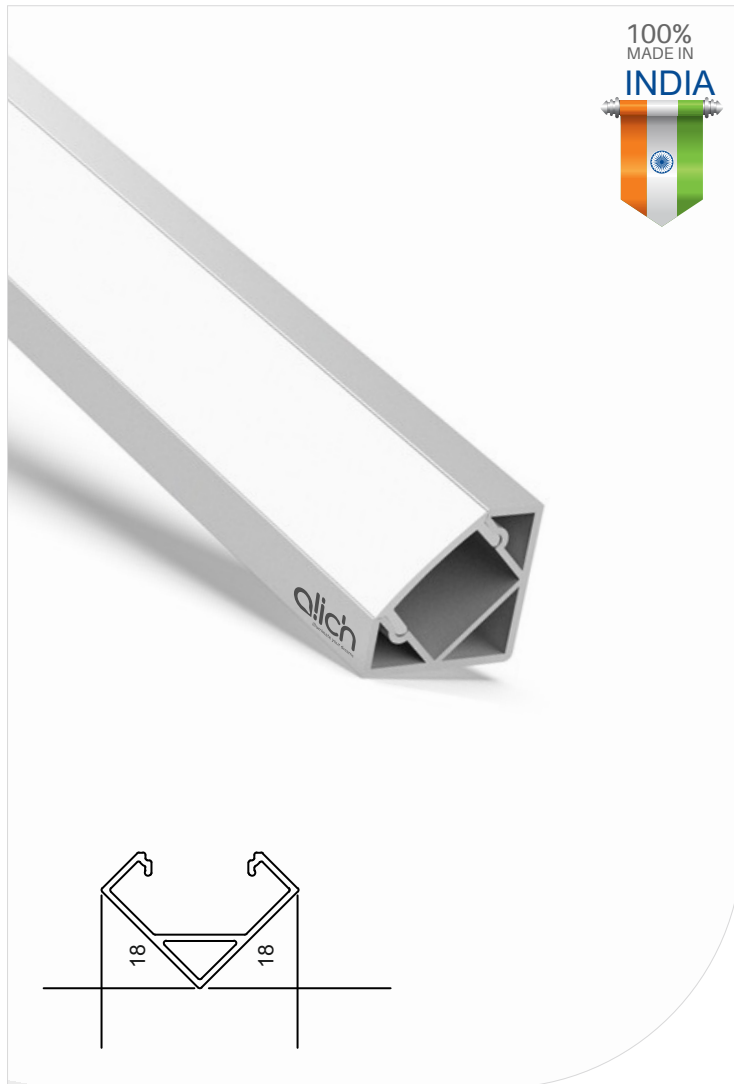

External Accessories

LED PROFILE LIGHTS

PROFILE LIGHTS

AL-CO1616

Specifications

Material	Extruded Aluminium 6063
Finish	Anodised - Silver
Diffuser	continuous Max 3 meter
Length	2 meter, 3 meter max
Size	Profile (W) 16 mm, (H) 16 mm

External Accessories

Plastic Sidecap
(with/without hole)

S.S. Metal Endcap

LED PROFILE LIGHTS

PROFILE LIGHTS

AL-CO1818

Specifications

Material	Extruded Aluminium 6063
Finish	Anodised - Silver
Diffuser	continuous Max 3 meter
Length	2 meter, 3 meter max
Size	Profile (W) 18.1 mm, (H) 18.1 mm

External Accessories

Plastic Sidecap
(with/without hole)

S.S. Metal Endcap

LED PROFILE LIGHTS

AL-SF-2309

Specifications

Material	Extruded Aluminium 6063
Finish	Anodised - Silver
Diffuser	continuous Max 3 meter
Length	2 meter, 3 meter max
Size	Profile (W) 23 mm, (H) 9 mm