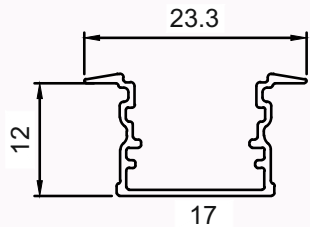

External Accessories

Plastic Sidecap
(with/without hole)

S.S. Metal Endcap

LED PROFILE LIGHTS

PROFILE LIGHTS

AL-CP-1712

Specifications

Material	Extruded Aluminium 6063
Finish	Anodised - Silver
Diffuser	continuous Max 3 meter
Length	2 meter, 3 meter max
Size	Profile (W) 23.3 mm, (H) 12 mm