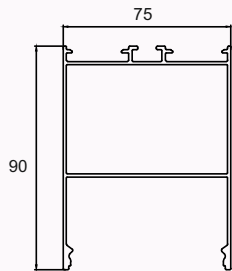

External Accessories

Screw less Aluminum Metal Endcap

LED PROFILE LIGHTS

PROFILE LIGHTS

AL-CP-7535

Specifications

Material	Extruded Aluminium 6063
Finish	Anodised - Silver
Diffuser	continuous Max 3.68 meter
Length	2.44 meter and Max 3.68 meter
Size	Profile (W) 91 mm, (H) 35 mm

External Accessories

Screw less Aluminum Metal Endcap

LED PROFILE LIGHTS

PROFILE LIGHTS

AL-IN - 7590

Specifications

Material	Extruded Aluminium 6063
Finish	Anodised - Silver / Black
Diffuser	continuous Max 3.68 meter
Length	2.44 meter and Max 3.68 meter
Size	Profile (W) 75 mm, (H) 90 mm

Inbuilt Driver

Screw less Aluminum Metal Endcap

LED PROFILE LIGHTS

AL-SF-10035

Specifications

Material	Extruded Aluminium 6063
Finish	Anodised - Silver
Diffuser	continuous Max 3.68 meter
Length	2.44 meter and max 3.68 meter
Size	Profile (W) 100 mm, (H) 35 mm

External Accessories

Screw less Aluminum Metal Endcap

PROFILE LIGHTS

LED PROFILE LIGHTS

PROFILE LIGHTS

AL-CP-10035

Specifications

Material	Extruded Aluminium 6063
Finish	Anodised - Silver
Diffuser	continuous Max 3.68 meter
Length	2.44 meter and max 3.68 meter
Size	Profile (W) 116 mm, (H) 35 mm