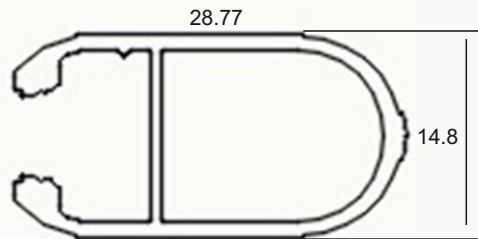

External Accessories

Aluminum Sheet Metal Endcap

HANGING LIGHTS

PROFILE LIGHTS

AL-Y-5853

Specifications

Material	Extruded Aluminium 6063
Finish	Anodised - Silver
Diffuser	continuous Max 3 meter
Length	2 meter and Max 3 meter
Size	Profile (W) 58 mm, (H) 53.5 mm

External Accessories

Aluminum Sheet Metal Endcap

HANGING LIGHTS

AL-HG-2915

Specifications

Material	Extruded Aluminium 6063
Finish	Anodised - Silver
Diffuser	continuous Max 3 meter
Length	2 meter and Max 3 meter
Size	Profile (W) 14.8 mm, (H) 28.77 mm

External Accessories

Aluminum Sheet Metal Endcap

PROFILE LIGHTS

HANGING LIGHTS

PROFILE LIGHTS

AL-RO-60

Specifications

Material	Extruded Aluminium 6063
Finish	Anodised - Silver
Diffuser	continuous Max 3.68 meter
Length	2.44 meter and Max 3.68 meter
Size	Profile (Dia) 60 mm round