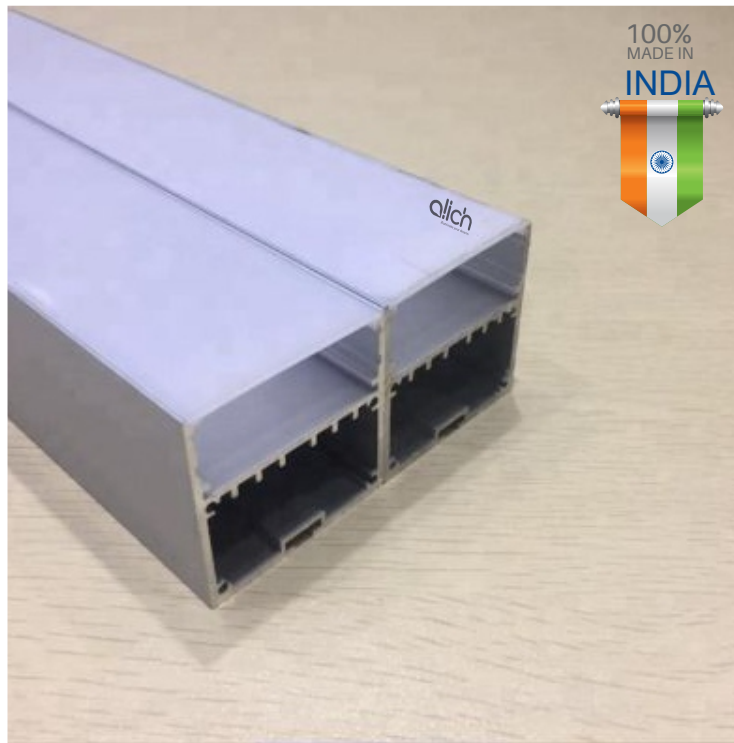

LED PROFILE LIGHTS

PROFILE LIGHTS