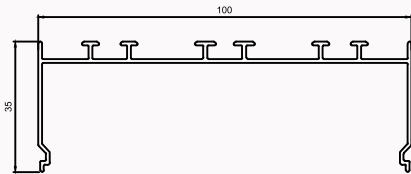

External Accessories

Screw less Aluminum Metal Endcap

LED PROFILE LIGHTS

PROFILE LIGHTS

AL-IN - 7590

Specifications

Material	Extruded Aluminium 6063
Finish	Anodised - Silver / Black
Diffuser	continuous Max 3.68 meter
Length	2.44 meter and Max 3.68 meter
Size	Profile (W) 75 mm, (H) 90 mm

Inbuilt Driver

Screw less Aluminum Metal Endcap

LED PROFILE LIGHTS

AL-SF-10035

Specifications

Material	Extruded Aluminium 6063
Finish	Anodised - Silver
Diffuser	continuous Max 3.68 meter
Length	2.44 meter and max 3.68 meter
Size	Profile (W) 100 mm, (H) 35 mm

External Accessories

Screw less Aluminum Metal Endcap

PROFILE LIGHTS

LED PROFILE LIGHTS

PROFILE LIGHTS

AL-CP-10035

Specifications

Material	Extruded Aluminium 6063
Finish	Anodised - Silver
Diffuser	continuous Max 3.68 meter
Length	2.44 meter and max 3.68 meter
Size	Profile (W) 116 mm, (H) 35 mm