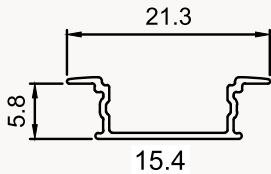

SURFACE SERIES