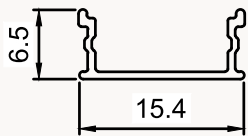

External Accessories

Plastic Sidecap
(with/without hole)

S.S. Metal Endcap

LED PROFILE LIGHTS

SURFACE SERIES

AL-SF-1607

Specifications

Material	Extruded Aluminium 6063
Finish	Anodised - Silver
Diffuser	continuous Max 3 meter
Length	2 meter, 3 meter max
Size	Profile (W) 15.4 mm, (H) 6.5 mm