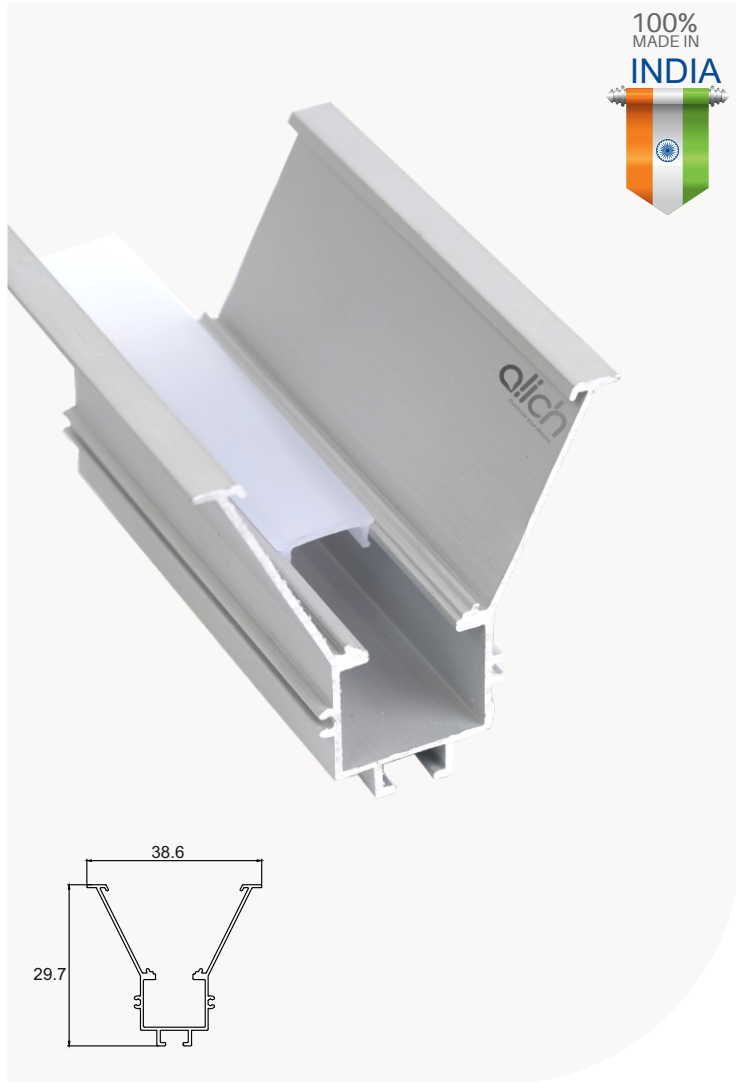

External Accessories

Plastic Sidecap
(with/without hole)

HANGING LIGHTS

PROFILE LIGHTS

AL-OV-37-H

Specifications

Material	Extruded Aluminium 6063
Finish	Anodised - Silver
Diffuser	continuous Max 3.68 meter
Length	2.44 meter and Max 3.68 meter
Size	Profile (W) 37 mm

External Accessories

Plastic Sidecap
(with/without hole)

HANGING LIGHTS

PROFILE LIGHTS

AL-Y-3930

Specifications

Material	Extruded Aluminium 6063
Finish	Anodised - Silver
Diffuser	continuous Max 3 meter
Length	2 meter and Max 3 meter
Size	Profile (W) 38.64 mm, (H) 29.73 mm

External Accessories

Aluminum Sheet Metal Endcap

HANGING LIGHTS

PROFILE LIGHTS

AL-Y-5853

Specifications

Material	Extruded Aluminium 6063
Finish	Anodised - Silver
Diffuser	continuous Max 3 meter
Length	2 meter and Max 3 meter
Size	Profile (W) 58 mm, (H) 53.5 mm