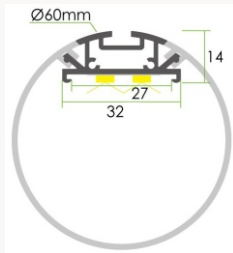

External Accessories

Plastic Sidecap
(with/without hole)

HANGING LIGHTS

PROFILE LIGHTS

AL-OV-37-H

Specifications

Material	Extruded Aluminium 6063
Finish	Anodised - Silver
Diffuser	continuous Max 3.68 meter
Length	2.44 meter and Max 3.68 meter
Size	Profile (W) 37 mm

External Accessories

Plastic Sidecap
(with/without hole)

HANGING LIGHTS

PROFILE LIGHTS

AL-Y-3930

Specifications

Material	Extruded Aluminium 6063
Finish	Anodised - Silver
Diffuser	continuous Max 3 meter
Length	2 meter and Max 3 meter
Size	Profile (W) 38.64 mm, (H) 29.73 mm

External Accessories

Aluminum Sheet Metal Endcap

HANGING LIGHTS

AL-HG-2915

Specifications

Material	Extruded Aluminium 6063
Finish	Anodised - Silver
Diffuser	continuous Max 3 meter
Length	2 meter and Max 3 meter
Size	Profile (W) 14.8 mm, (H) 28.77 mm

External Accessories

Aluminum Sheet Metal Endcap

PROFILE LIGHTS

HANGING LIGHTS

PROFILE LIGHTS

AL-RO-60

Specifications

Material	Extruded Aluminium 6063
Finish	Anodised - Silver
Diffuser	continuous Max 3.68 meter
Length	2.44 meter and Max 3.68 meter
Size	Profile (Dia) 60 mm round