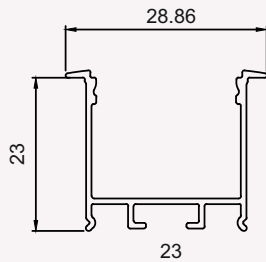

External Accessories

Plastic Sidecap
(with/without hole)

S.S. Metal Endcap

LED PROFILE LIGHTS

SURFACE SERIES

AL-CP-2323

Specifications

Material	Extruded Aluminium 6063
Finish	Anodised - Silver
Diffuser	continuous Max 3 meter
Length	2 meter, 3 meter max
Size	Profile (W) 28.86 mm, (H) 23 mm

External Accessories

Plastic Sidecap
(with/without hole)

S.S. Metal Endcap

LED PROFILE LIGHTS

SURFACE SERIES

AL- SF- 3535

Specifications

Material	Extruded Aluminium 6063
Finish	Anodised - Silver / Black
Diffuser	continuous Max 3.68 meter
Length	2 meter, 2.44 meter, 3 meter and 3.68 meter max
Size	Profile (W) 35 mm, (H) 35 mm