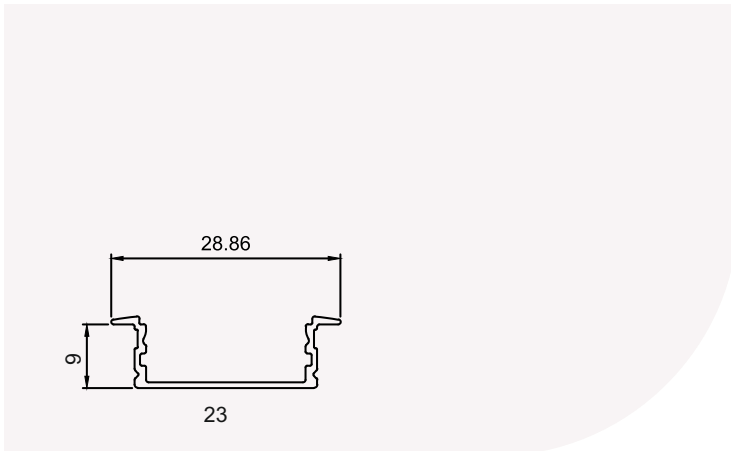

External Accessories

Plastic Sidecap
(with/without hole)

S.S. Metal Endcap

LED PROFILE LIGHTS

AL-CP-2309

Specifications

Material	Extruded Aluminium 6063
Finish	Anodised - Silver
Diffuser	continuous Max 3 meter
Length	2 meter, 3 meter max
Size	Profile (W) 28.86 mm, (H) 9 mm