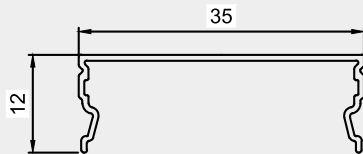

External Accessories

Screw less Aluminum Metal Endcap

Slider and Spring

LED PROFILE LIGHTS

SURFACE SERIES

AL-SF-3512

Specifications

Material	Extruded Aluminium 6063
Finish	Anodised - Silver
Diffuser	continuous Max 3 meter
Length	2 meter, 3 meter max
Size	Profile (W) 35 mm, (H) 12 mm

External Accessories

Plastic Sidecap
(with/without hole)

S.S. Metal Endcap

LED PROFILE LIGHTS

SURFACE SERIES

AL-CP-3512

Specifications

Material	Extruded Aluminium 6063
Finish	Anodised - Silver
Diffuser	continuous Max 3 meter
Length	2 meter, 3 meter max
Size	Profile (W) 45 mm, (H) 12 mm