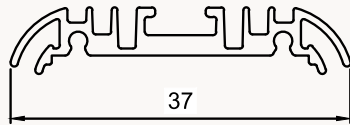

External Accessories

Plastic Sidecap
(with/without hole)

HANGING LIGHTS

PROFILE LIGHTS

AL-OV-37-H

Specifications

Material	Extruded Aluminium 6063
Finish	Anodised - Silver
Diffuser	continuous Max 3.68 meter
Length	2.44 meter and Max 3.68 meter
Size	Profile (W) 37 mm

External Accessories

Plastic Sidecap
(with/without hole)

HANGING LIGHTS

PROFILE LIGHTS

AL-Y-3930

Specifications

Material	Extruded Aluminium 6063
Finish	Anodised - Silver
Diffuser	continuous Max 3 meter
Length	2 meter and Max 3 meter
Size	Profile (W) 38.64 mm, (H) 29.73 mm