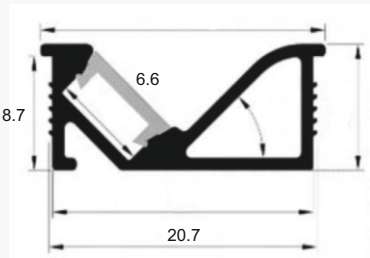

External Accessories

Aluminum Sheet Metal Endcap

HANGING LIGHTS

PROFILE LIGHTS

AL-FU-2109

Specifications

Material	Extruded Aluminium 6063
Finish	Anodised - Silver
Diffuser	continuous Max 3 meter
Length	2 meter and Max 3 meter
Size	Profile (W) 8.7 mm, (H) 20.7 mm

External Accessories

Aluminum Sheet Metal Endcap

HANGING LIGHTS

PROFILE LIGHTS

AL-WP-7024

Specifications

Material	Extruded Aluminium 6063
Finish	Anodised - Silver
Diffuser	continuous Max 3 meter
Length	2 meter and Max 3 meter
Size	Profile (W) 15.2 mm, (H) 70.11 mm