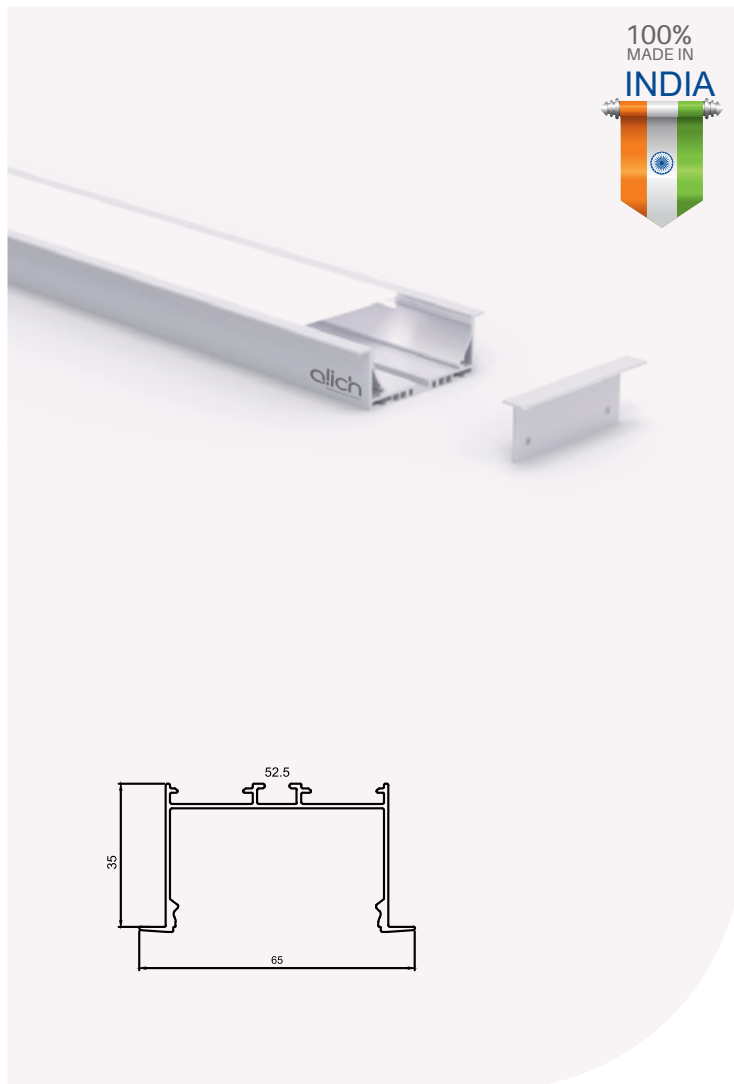

External Accessories

Plastic Sidecap
(with/without hole)

S.S. Metal Endcap

LED PROFILE LIGHTS

PROFILE LIGHTS

AL-IN-3570

Specifications

Material	Extruded Aluminium 6063
Finish	Anodised - Silver / Black
Diffuser	continuous Max 3.68 meter
Length	2.44 meter and max 3.68 meter
Size	Profile (W) 35 mm, (H) 70 mm

Inbuilt Driver

Screw less Aluminum Metal Endcap

LED PROFILE LIGHTS

PROFILE LIGHTS

AL-SF-5035

Specifications

Material	Extruded Aluminium 6063
Finish	Anodised - Silver
Diffuser	continuous 2.44 meter and Max 3.68 meter
Length	2 meter, 2.44 meter, 3 meter and 3.68 meter
Size	Profile (W) 52.5 mm, (H) 35 mm

External Accessories

Screw less Aluminum Metal Endcap

LED PROFILE LIGHTS

AL-CP-5035

Specifications

Material	Extruded Aluminium 6063
Finish	Anodised - Silver
Diffuser	continuous Max 3.68 meter
Length	2 meter, 2.44 meter, 3 meter and 3.68 meter
Size	Profile (W) 65 mm, (H) 35 mm