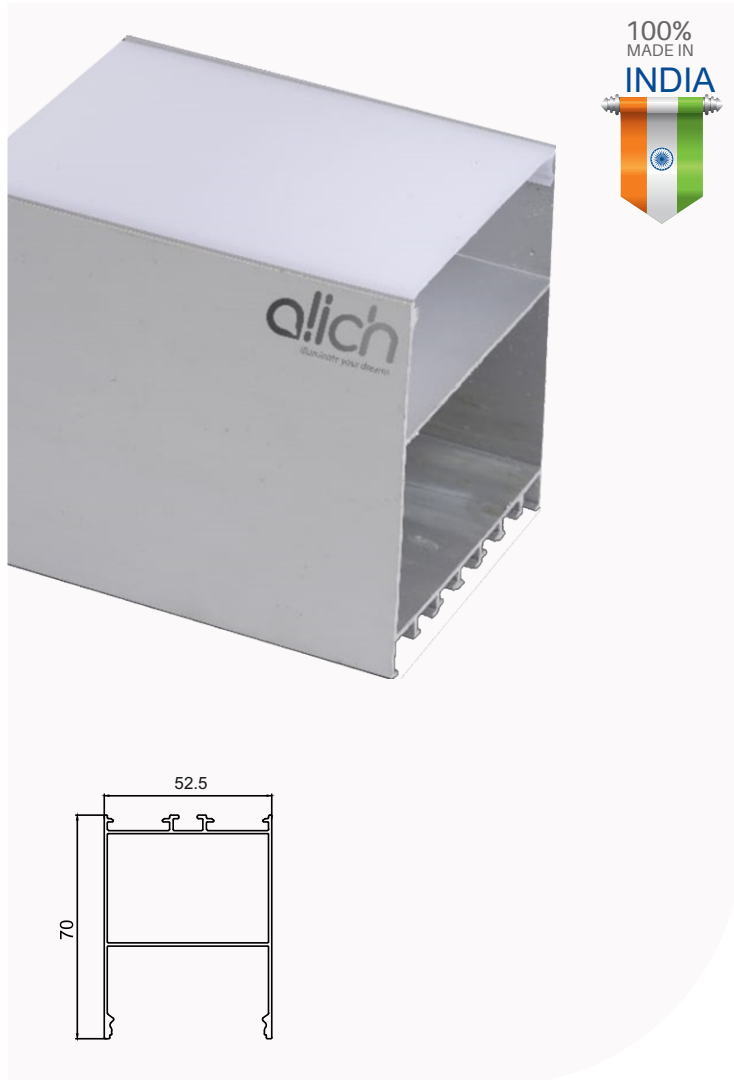

External Accessories

Plastic Sidecap
(with/without hole)

S.S. Metal Endcap

LED PROFILE LIGHTS

PROFILE LIGHTS

AL-CP-0709

Specifications

Material	Extruded Aluminium 6063
Finish	Anodised - Silver
Diffuser	continuous Max 3 meter
Length	2 meter, 3 meter Max
Size	Profile (W) 13.2 mm, (H) 8.9 mm

External Accessories

Plastic Sidecap
(with/without hole)

LED PROFILE LIGHTS

PROFILE LIGHTS

AL-CP-5012

Specifications

Material	Extruded Aluminium 6063
Finish	Anodised - Silver
Diffuser	continuous Max 3 meter
Length	2 meter, 3 meter max
Size	Profile (W) 65 mm, (H) 12 mm

External Accessories

Plastic Sidecap
(with/without hole)

LED PROFILE LIGHTS

PROFILE LIGHTS

AL-IN-5070

Specifications

Material	Extruded Aluminium 6063
Finish	Anodised - Silver / Black
Diffuser	continuous Max 3.68 meter
Length	2.44 meter and Max 3.68 meter
Size	Profile (W) 52.5 mm, (H) 70 mm

Inbuilt Driver

Screw less Aluminum Metal Endcap

LED PROFILE LIGHTS

PROFILE LIGHTS

AL-IN-5050

Specifications

Material	Extruded Aluminium 6063
Finish	Anodised - Silver / Black
Diffuser	continuous Max 3.68 meter
Length	2.44 meter and Max 3.68 meter
Size	Profile (W) 52.5 mm, (H) 52.8 mm