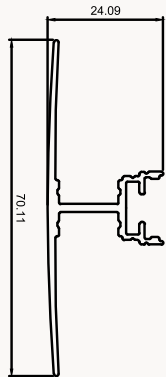

External Accessories

Plastic Sidecap
(with/without hole)

HANGING LIGHTS

PROFILE LIGHTS

AL-OV-37-H

Specifications

Material	Extruded Aluminium 6063
Finish	Anodised - Silver
Diffuser	continuous Max 3.68 meter
Length	2.44 meter and Max 3.68 meter
Size	Profile (W) 37 mm

External Accessories

Plastic Sidecap
(with/without hole)

HANGING LIGHTS

PROFILE LIGHTS

AL-Y-3930

Specifications

Material	Extruded Aluminium 6063
Finish	Anodised - Silver
Diffuser	continuous Max 3 meter
Length	2 meter and Max 3 meter
Size	Profile (W) 38.64 mm, (H) 29.73 mm

External Accessories

Aluminum Sheet Metal Endcap

HANGING LIGHTS

PROFILE LIGHTS

AL-WP-7024

Specifications

Material	Extruded Aluminium 6063
Finish	Anodised - Silver
Diffuser	continuous Max 3 meter
Length	2 meter and Max 3 meter
Size	Profile (W) 15.2 mm, (H) 70.11 mm

External Accessories

Aluminum Sheet Metal Endcap

HANGING LIGHTS

PROFILE LIGHTS

AL-IP-1818

Specifications

Material	Extruded Aluminium 6063
Finish	Anodised - Silver
Diffuser	continuous Max 3.68 meter
Length	3 meter and Max 3.68 meter
Size	Profile (W) 18 mm, (H) 18 mm