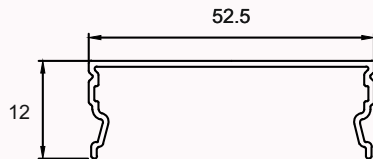

External Accessories

Screw less Aluminum Metal Endcap

LED PROFILE LIGHTS

AL-CP-5035

Specifications

Material	Extruded Aluminium 6063
Finish	Anodised - Silver
Diffuser	continuous Max 3.68 meter
Length	2 meter, 2.44 meter, 3 meter and 3.68 meter
Size	Profile (W) 65 mm, (H) 35 mm

External Driver

Screw less Aluminum Metal Endcap

Slider and Spring

LED PROFILE LIGHTS

PROFILE LIGHTS

AL-SF-5012

Specifications

Material	Extruded Aluminium 6063
Finish	Anodised - Silver
Diffuser	continuous Max 3 meter
Length	2 meter, 3 meter max
Size	Profile (W) 52.5 mm, (H) 12 mm

External Accessories

Plastic Sidecap
(with/without hole)

LED PROFILE LIGHTS

PROFILE LIGHTS

AL-CP-5012

Specifications

Material	Extruded Aluminium 6063
Finish	Anodised - Silver
Diffuser	continuous Max 3 meter
Length	2 meter, 3 meter max
Size	Profile (W) 65 mm, (H) 12 mm

External Accessories

Plastic Sidecap
(with/without hole)

LED PROFILE LIGHTS

PROFILE LIGHTS

AL-IN-5070

Specifications

Material	Extruded Aluminium 6063
Finish	Anodised - Silver / Black
Diffuser	continuous Max 3.68 meter
Length	2.44 meter and Max 3.68 meter
Size	Profile (W) 52.5 mm, (H) 70 mm