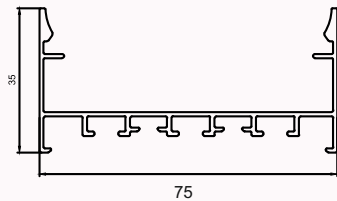

External Accessories

Screw less Aluminum Metal Endcap

LED PROFILE LIGHTS

PROFILE LIGHTS

AL-CP-7235

Specifications

Material	Extruded Aluminium 6063
Finish	Anodised - Silver
Diffuser	continuous Max 3.68 meter
Length	2.44 meter and Max 3.68 meter
Size	Profile (W) 88.2 mm, (H) 35 mm

External Accessories

Screw less Aluminum Metal Endcap

LED PROFILE LIGHTS

PROFILE LIGHTS

AL-SF-7535

Specifications

Material	Extruded Aluminium 6063
Finish	Anodised - Silver
Diffuser	continuous Max 3.68 meter
Length	2.44 meter and Max 3.68 meter
Size	Profile (W) 75 mm, (H) 35 mm

External Accessories

Screw less Aluminum Metal Endcap

LED PROFILE LIGHTS

PROFILE LIGHTS

AL-CP-7535

Specifications

Material	Extruded Aluminium 6063
Finish	Anodised - Silver
Diffuser	continuous Max 3.68 meter
Length	2.44 meter and Max 3.68 meter
Size	Profile (W) 91 mm, (H) 35 mm