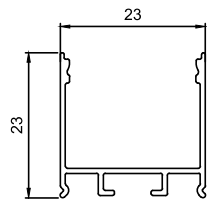

External Accessories

Plastic Sidecap
(with/without hole)

S.S. Metal Endcap

LED PROFILE LIGHTS

AL-CP-2309

Specifications

Material	Extruded Aluminium 6063
Finish	Anodised - Silver
Diffuser	continuous Max 3 meter
Length	2 meter, 3 meter max
Size	Profile (W) 28.86 mm, (H) 9 mm

External Accessories

Plastic Sidecap
(with/without hole)

S.S. Metal Endcap

LED PROFILE LIGHTS

SURFACE SERIES

AL-SF-2323

Specifications

Material	Extruded Aluminium 6063
Finish	Anodised - Silver
Diffuser	continuous Max 3 meter
Length	2 meter, 3 meter max
Size	Profile (W) 23 mm, (H) 23 mm

External Accessories

Plastic Sidecap
(with/without hole)

S.S. Metal Endcap

LED PROFILE LIGHTS

SURFACE SERIES

AL-CP-2323

Specifications

Material	Extruded Aluminium 6063
Finish	Anodised - Silver
Diffuser	continuous Max 3 meter
Length	2 meter, 3 meter max
Size	Profile (W) 28.86 mm, (H) 23 mm