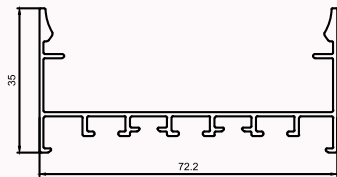

Inbuilt Driver

Screw less Aluminum Metal Endcap

LED PROFILE LIGHTS

PROFILE LIGHTS

AL-IN-5050

Specifications

Material	Extruded Aluminium 6063
Finish	Anodised - Silver / Black
Diffuser	continuous Max 3.68 meter
Length	2.44 meter and Max 3.68 meter
Size	Profile (W) 52.5 mm, (H) 52.8 mm

Inbuilt Driver

Screw less Aluminum Metal Endcap

LED PROFILE LIGHTS

PROFILE LIGHTS

AL-SF-7235

Specifications

Material	Extruded Aluminium 6063
Finish	Anodised - Silver
Diffuser	continuous Max 3.68 meter
Length	2.44 meter and Max 3.68 meter
Size	Profile (W) 72.2 mm, (H) 35 mm