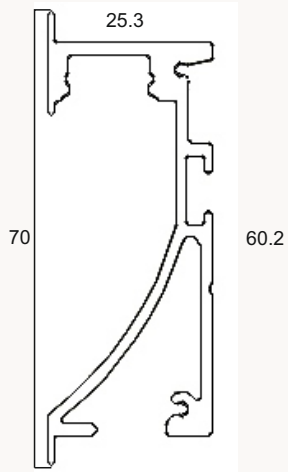

External Accessories

Aluminum Sheet Metal Endcap

PROFILE LIGHTS

HANGING LIGHTS

PROFILE LIGHTS

AL-RO-60

Specifications

Material	Extruded Aluminium 6063
Finish	Anodised - Silver
Diffuser	continuous Max 3.68 meter
Length	2.44 meter and Max 3.68 meter
Size	Profile (Dia) 60 mm round

External Accessories

Aluminum Sheet Metal Endcap

HANGING LIGHTS

PROFILE LIGHTS

AL-SK-7025

Specifications

Material	Extruded Aluminium 6063
Finish	Anodised - Silver
Diffuser	continuous Max 3 meter
Length	2 meter and Max 3 meter
Size	Profile (W) 25.3 mm, (H) 70 mm

External Accessories

Aluminum Sheet Metal Endcap

HANGING LIGHTS

PROFILE LIGHTS

AL-FU-2109

Specifications

Material	Extruded Aluminium 6063
Finish	Anodised - Silver
Diffuser	continuous Max 3 meter
Length	2 meter and Max 3 meter
Size	Profile (W) 8.7 mm, (H) 20.7 mm

External Accessories

Aluminum Sheet Metal Endcap

HANGING LIGHTS

PROFILE LIGHTS

AL-WP-7024

Specifications

Material	Extruded Aluminium 6063
Finish	Anodised - Silver
Diffuser	continuous Max 3 meter
Length	2 meter and Max 3 meter
Size	Profile (W) 15.2 mm, (H) 70.11 mm