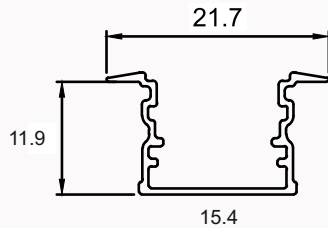

External Accessories

Plastic Sidecap
(with/without hole)

S.S. Metal Endcap

LED PROFILE LIGHTS

PROFILE LIGHTS

AL-CP-1612

Specifications

Material	Extruded Aluminium 6063
Finish	Anodised - Silver
Diffuser	continuous Max 3 meter
Length	2 meter, 3 meter max
Size	Profile (W) 21.7 mm, (H) 11.9 mm