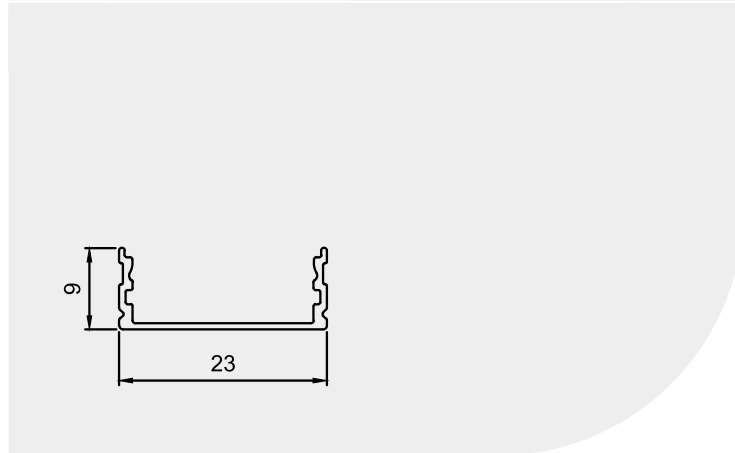

External Accessories

Plastic Sidecap
(with/without hole)

S.S. Metal Endcap

LED PROFILE LIGHTS

AL-SF-2309

Specifications

Material	Extruded Aluminium 6063
Finish	Anodised - Silver
Diffuser	continuous Max 3 meter
Length	2 meter, 3 meter max
Size	Profile (W) 23 mm, (H) 9 mm