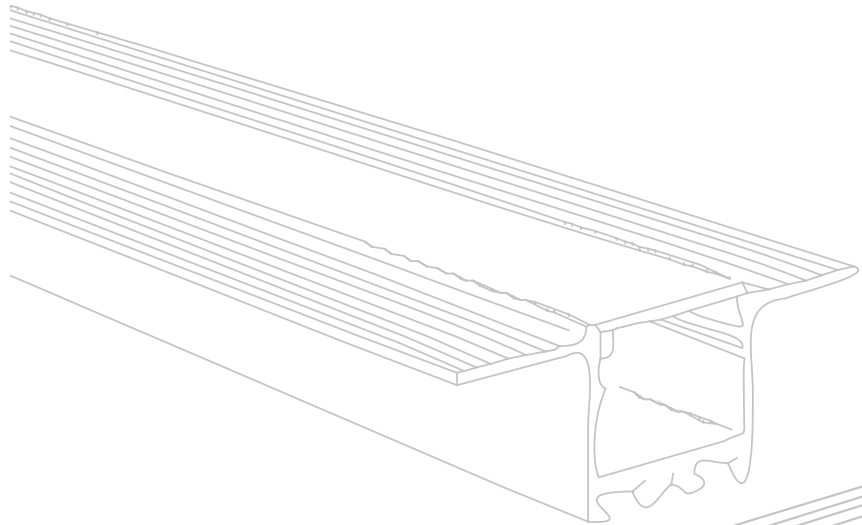

OUR CORE VALUES

LED PROFILE LIGHTS

LED PROFILE LIGHTS

PROFILE LIGHTS

AL-SF-0709

Specifications

Material	Extruded Aluminium 6063
Finish	Anodised - Silver
Diffuser	continuous Max 3 meter
Length	2 meter, 3 meter max
Size	Profile (W) 7.6 mm, (H) 8.9 mm