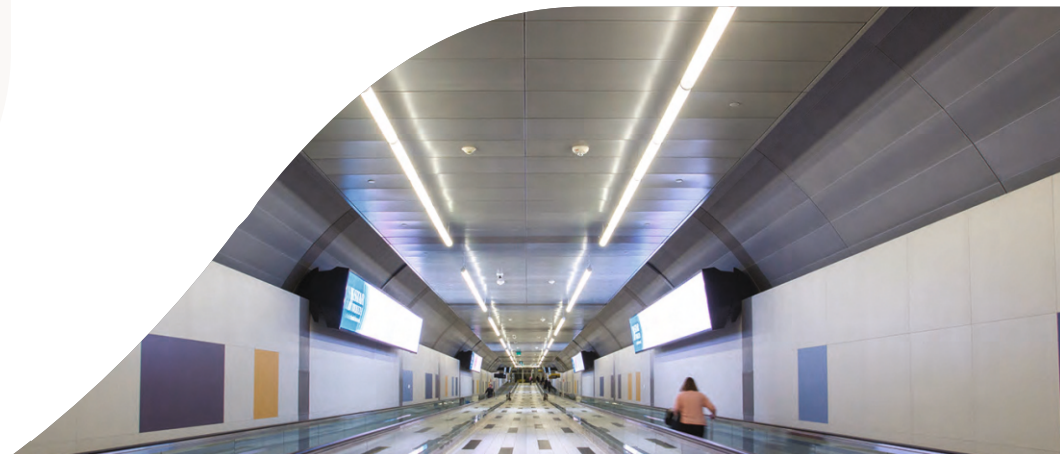

External Accessories

Aluminum Sheet Metal Endcap