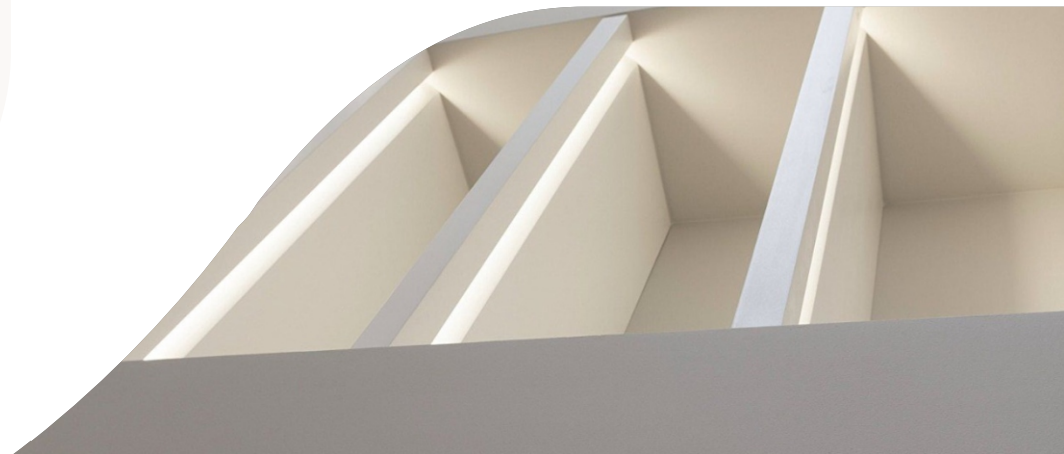

HANGING LIGHTS

PROFILE LIGHTS

AL-FU-2109

Specifications

Material	Extruded Aluminium 6063
Finish	Anodised - Silver
Diffuser	continuous Max 3 meter
Length	2 meter and Max 3 meter
Size	Profile (W) 8.7 mm, (H) 20.7 mm

External Accessories