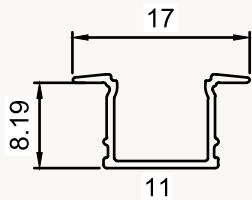

External Accessories

-  Plastic Sidecap (with/without hole)
-  S.S. Metal Endcap

LED PROFILE LIGHTS

SURFACE SERIES

AL-CP-1109

Specifications

Material	Extruded Aluminium 6063
Finish	Anodised - Silver
Diffuser	continuous Max 3 meter
Length	2 meter, 3 meter max
Size	Profile (W) 17 mm, (H) 9 mm